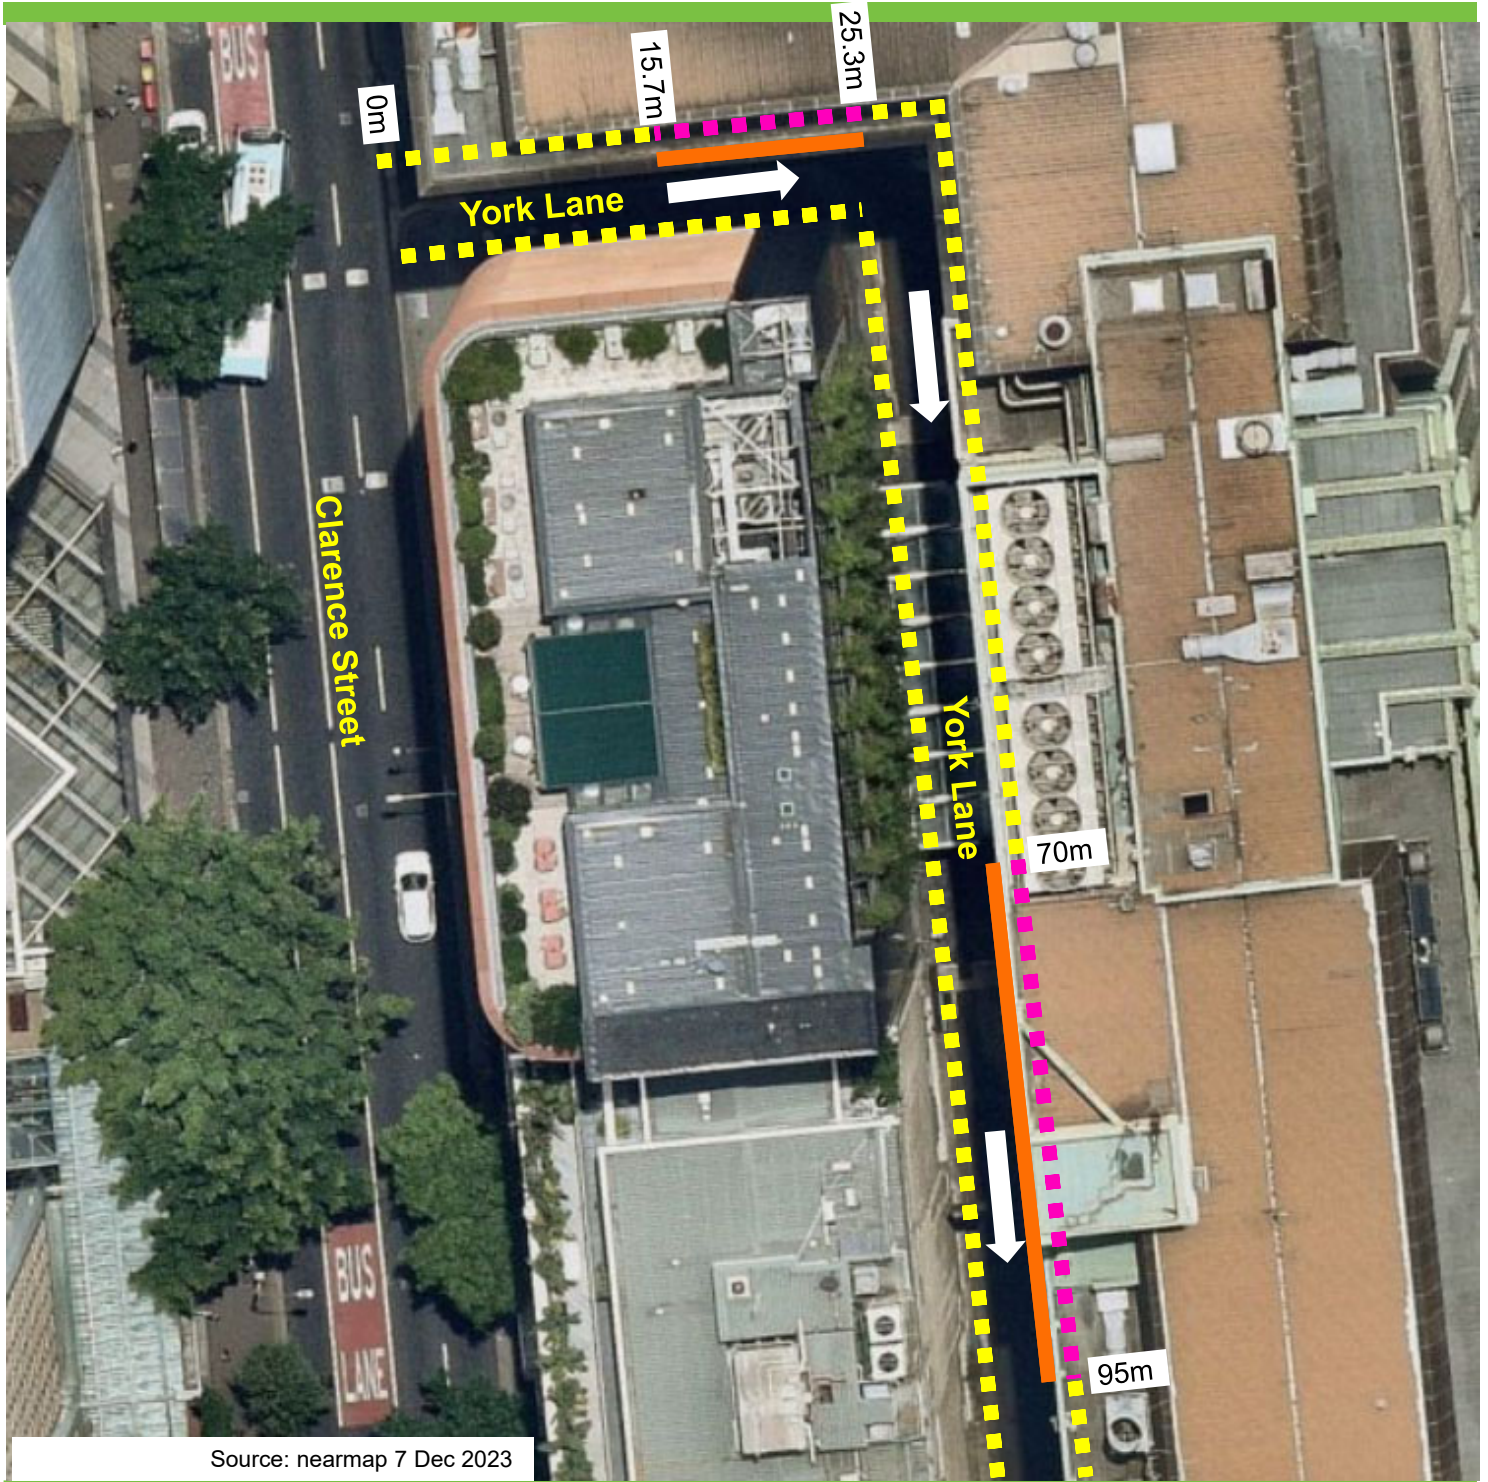

## York Lane, Sydney Proposed parking changes

### Existing

- ■ ■ No Stopping
- ■ ■ No Parking

- ■ ■ Loading Zone Ticket  
6am-6pm Mon-Sat  
4P Ticket  
6pm-10pm Mon-Sat  
8am-10pm  
Sun & Public Holidays

### Proposed

- Loading Zone Ticket  
6am-6pm Mon-Sat  
No Stopping All Other  
Times